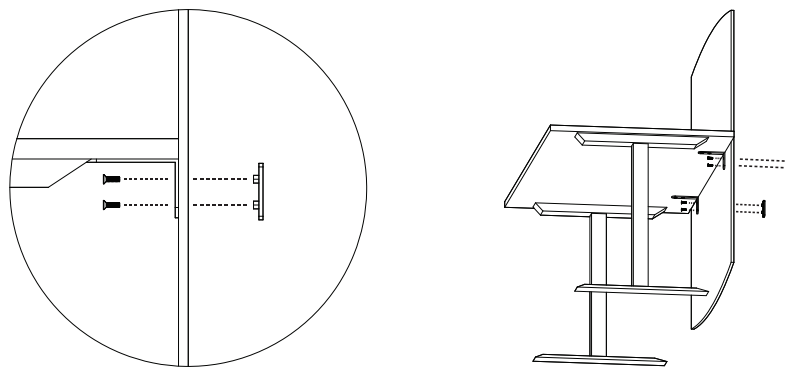

RECOMMENDED TOOLS

Hand Drill - Measurement Tape - Screw Driver

INSTALLATION INSTRUCTIONS

MODESTY SCREEN

- 1** Measure out mounting locations based on the desk restrictions or the cord management requirements.
 *The “L” bracket can be utilized in both orientations (short side under desk / long side under desk).
 **Be sure that they are placed in the edge of the desk.

- 2** The Modesty Panel needs to be drilled according to the position of the panel relative to the table and the position of the PJ brackets to mount them.

- 3** Clamp the screen with the PJ-17 tighten the two bolt with the screw driver.
 *screw driver not included.