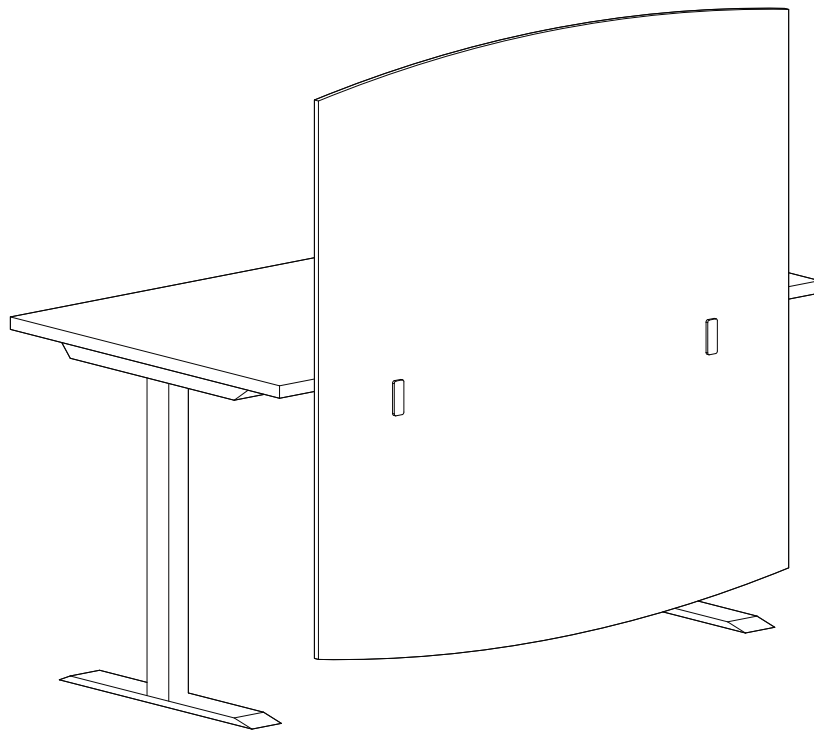

INSTALLATION INSTRUCTIONS

MODESTY SCREEN

INSTALLATION HARDWARE

SCREEN
QUANTITY: 1U

SURFACE MOUNT SCREEN BRACKET
QUANTITY: 2U | PJ-17

*Images reflect typical hardware options. Please refer to packing list for items & quantities specific to your order

RECOMMENDED TOOLS

Hand Drill - Measurement Tape - Screw Driver

INSTALLATION INSTRUCTIONS

MODESTY SCREEN

- 1** Measure out mounting locations based on the desk restrictions or the cord management requirements.
 *The “L” bracket can be utilized in both orientations (short side under desk / long side under desk).
 **Be sure that they are placed in the edge of the desk.

- 2** The Modesty Panel needs to be drilled according to the position of the panel relative to the table and the position of the PJ brackets to mount them.

- 3** Clamp the screen with the PJ-17 tighten the two bolt with the screw driver.
 *screw driver not included.