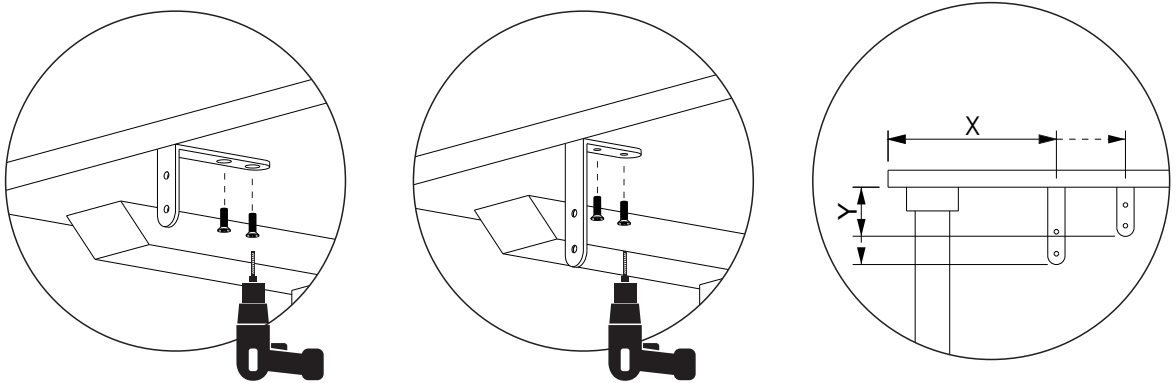

INSTALLATION INSTRUCTIONS

MODESTY SCREEN

INSTALLATION HARDWARE

SCREEN
QUANTITY: 1U

SURFACE MOUNT SCREEN BRACKET
QUANTITY: 2U | PJ-17

*Images reflect typical hardware options. Please refer to packing list for items & quantities specific to your order

RECOMMENDED TOOLS

Hand Drill - Measurement Tape - Screw Driver

INSTALLATION INSTRUCTIONS

MODESTY SCREEN

- 1** Measure out mounting locations based on the desk restrictions or the cord management requirements.
 *The “L” bracket can be utilized in both orientations (short side under desk / long side under desk).
 **Be sure that they are placed in the edge of the desk.

- 2** The Modesty Panel needs to be drilled according to the position of the panel relative to the table and the position of the PJ brackets to mount them.

- 3** Clamp the screen with the PJ-17 tighten the two bolt with the screw driver.
 *screw driver not included.