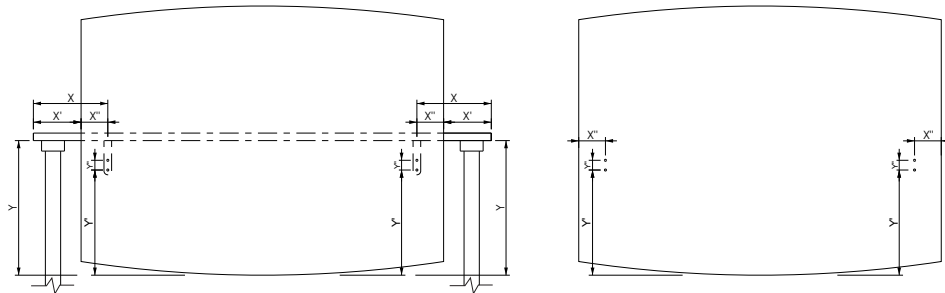

1. **2** The Modesty Panel needs to be drilled according to the position of the panel relative to the table and the position of the PJ brackets to mount them.